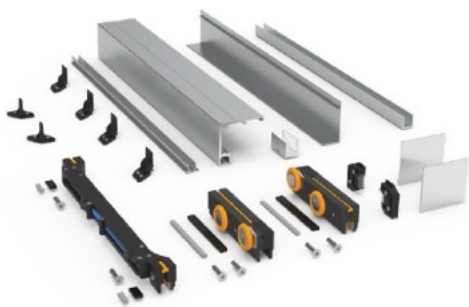

PRODUCT SHEET

Description:

Sliding Door "BLOQ" SISO-Q60 Kit, 2000mm, Black, W/Double Soft Stop, Ball Bearing, Wall or Ceiling mounted, Up to 60KG

Item number:

28.29.639-0

Units	Box	Carton	HS Code	Barcode
Set	1	1	8302415000	
				5704866520348

Q60 kit x1. Double SoftTop
With or without fixed glass.

60kg per panel

73x66 mm

BALL BEARING

/Wall mounting

SV-Q60
SV-Q110

/Ceiling mounting

SV-Q60
SV-Q110