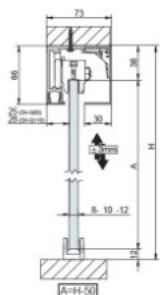

PRODUCT SHEET

Description:

Sliding Door "BLOQ" SISO-Q60 Kit, 2000mm, Black, W/Double Soft Stop, Ball Bearing, Wall or Ceiling mounted, Up to 60KG

Item number:

28.29.639-0

Units	Box	Carton	HS Code	Barcode
Set	1	1	8302415000	
				5704866520348

Q60 kit x1. Double SoftTop
With or without fixed glass.

60kg per panel

73x66 mm

BALL BEARING

/Wall mounting

SV-Q60
SV-Q110

/Ceiling mounting

SV-Q60
SV-Q110