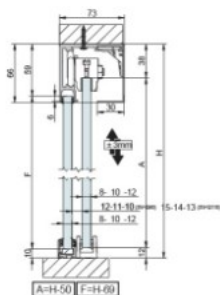

PRODUCT SHEET

Description:

Sliding Door "BLOQ" SISO-Q60 Kit, 2000mm, Black, W/Double Soft Stop, Ball Bearing, Wall or Ceiling mounted, Up to 60KG

Item number:

28.29.639-0

Units	Box	Carton	HS Code	Barcode
Set	1	1	8302415000	
				5704866520348

Q60 kit x1. Double SoftTop
With or without fixed glass.

60kg per panel

73x66 mm

BALL BEARING

/Wall mounting

SV-Q60
SV-Q110

/Ceiling mounting

SV-Q60
SV-Q110