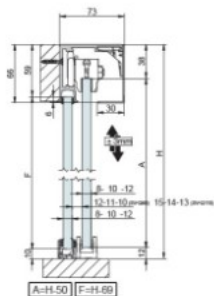

PRODUCT SHEET

Description:

Sliding Door "BLOQ" SISO-Q60 Kit, 2000mm, Black, W/Double Soft Stop, Ball Bearing, Wall or Ceiling mounted, Up to 60KG

Item number:

28.29.639-0

Units	Box	Carton	HS Code	Barcode
Set	1	1	8302415000	
				5704866520348

Q60 kit x1. Double SoftTop
With or without fixed glass.

60kg per panel

73x66 mm

BALL BEARING

/Wall mounting

SV-Q60
SV-Q110

/Ceiling mounting

SV-Q60
SV-Q110