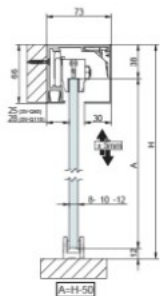

PRODUCT SHEET

Description:

Sliding Door "BLOQ" SISO-Q60 Kit, 2000mm, Black, W/Double Soft Stop, Ball Bearing, Wall or Ceiling mounted, Up to 60KG

Item number:

28.29.639-0

Units	Box	Carton	HS Code	Barcode
Set	1	1	8302415000	
				5704866520348

Q60 kit x1. Double SoftTop
With or without fixed glass.

60kg per panel

73x66 mm

BALL BEARING

/Wall mounting

SV-Q60
SV-Q110

/Ceiling mounting

SV-Q60
SV-Q110